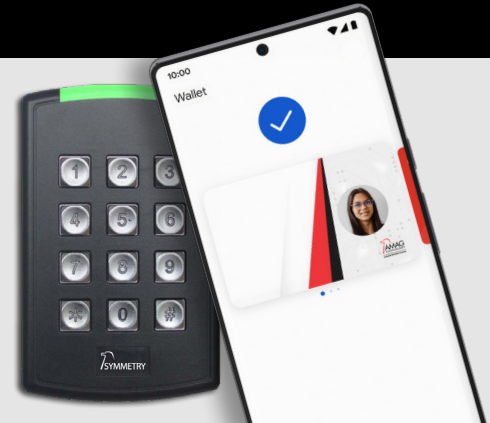

Never Forget Your Company Badge

Company Badges in Google Wallet™

Your company badge is now available on Android devices. Google Wallet™ is a secure and private digital wallet on Android that gives you quick access to your company badge. Keep your company badge securely on your phone with Google Wallet and never print a credential again.

Set Up Is Easy

The Symmetry™ Wallet Platform allows for the secure provisioning of NFC-based Google Wallet credentials and seamlessly integrates into AMAG Technology Symmetry Access software, controllers and reader technology, allowing customers to add mobile credentials in addition to their physical cards.

The security team assigns company badges in Google Wallet using the Symmetry Wallet Platform. The user receives an email with a link to securely authenticate their identity and add the badge to their Google Wallet without downloading another mobile app. That's it, and they are ready to go.

Seamless User Experience

After you add your company badge to Google Wallet, you can access your buildings and spaces with your phone.

- ✔ No need to unlock your Android device to use your company badge in Google Wallet.
- ✔ Present your phone to the NFC-based Symmetry Blue reader to unlock the door.