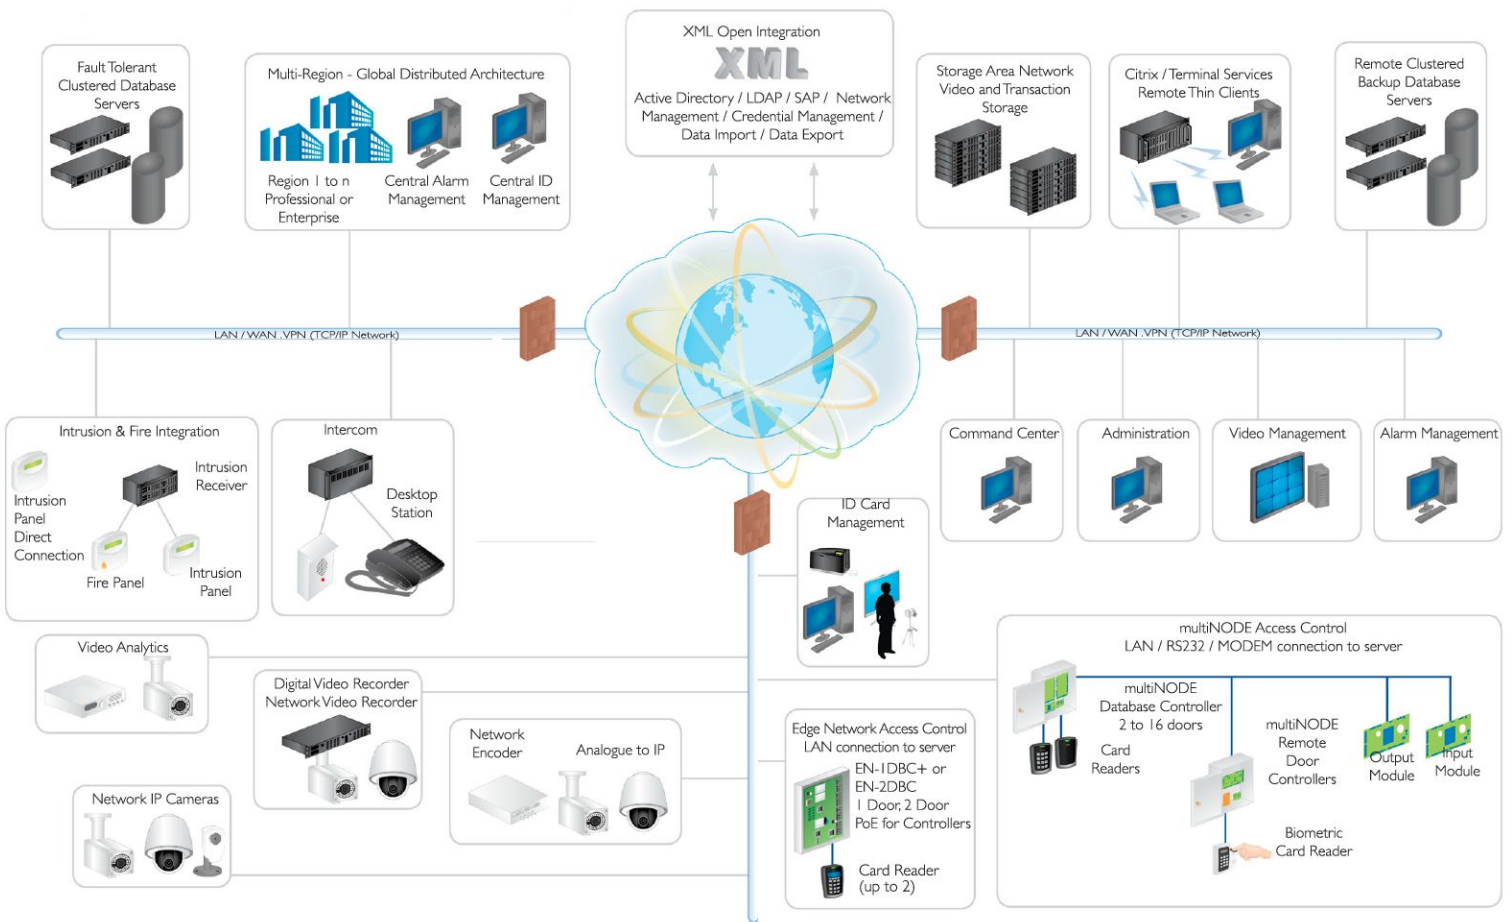

SYMMETRY SYSTEM CONFIGURATION